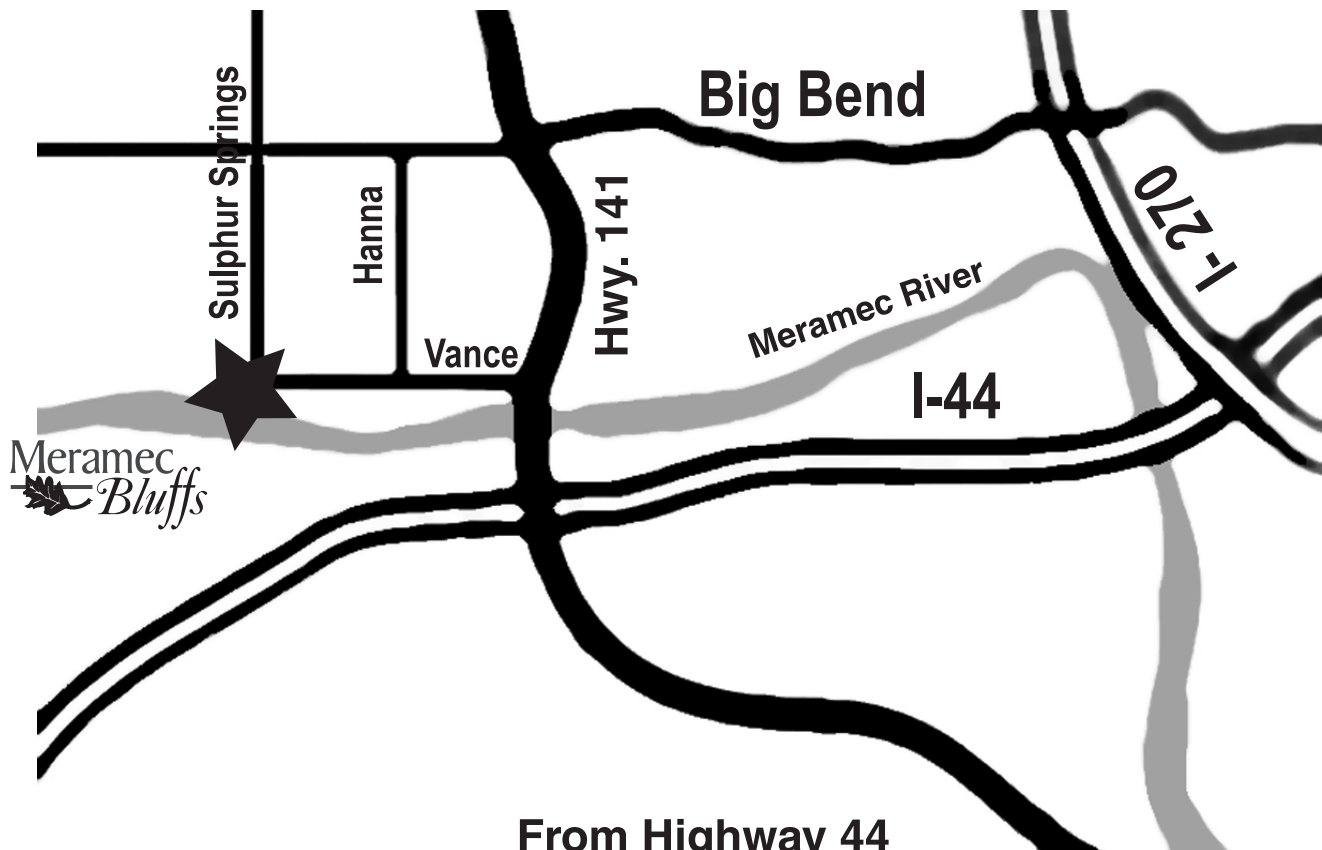

Meramec *Bluffs*

From Highway 44

From I-44, turn north on Hwy. 141, go approximately 1/2 mile to Vance Road - turn left. Travel 2 miles to Meramec Bluffs Drive. Turn left and follow the road into the community.

From Big Bend

If driving on Big Bend - turn south on Sulphur Springs Rd. to Vance Rd.. Turn right on Meramec Bluffs Drive and follow the road into the community.

**#1 Meramec Bluffs Drive, Ballwin, Missouri 63021
(636) 861-0600**